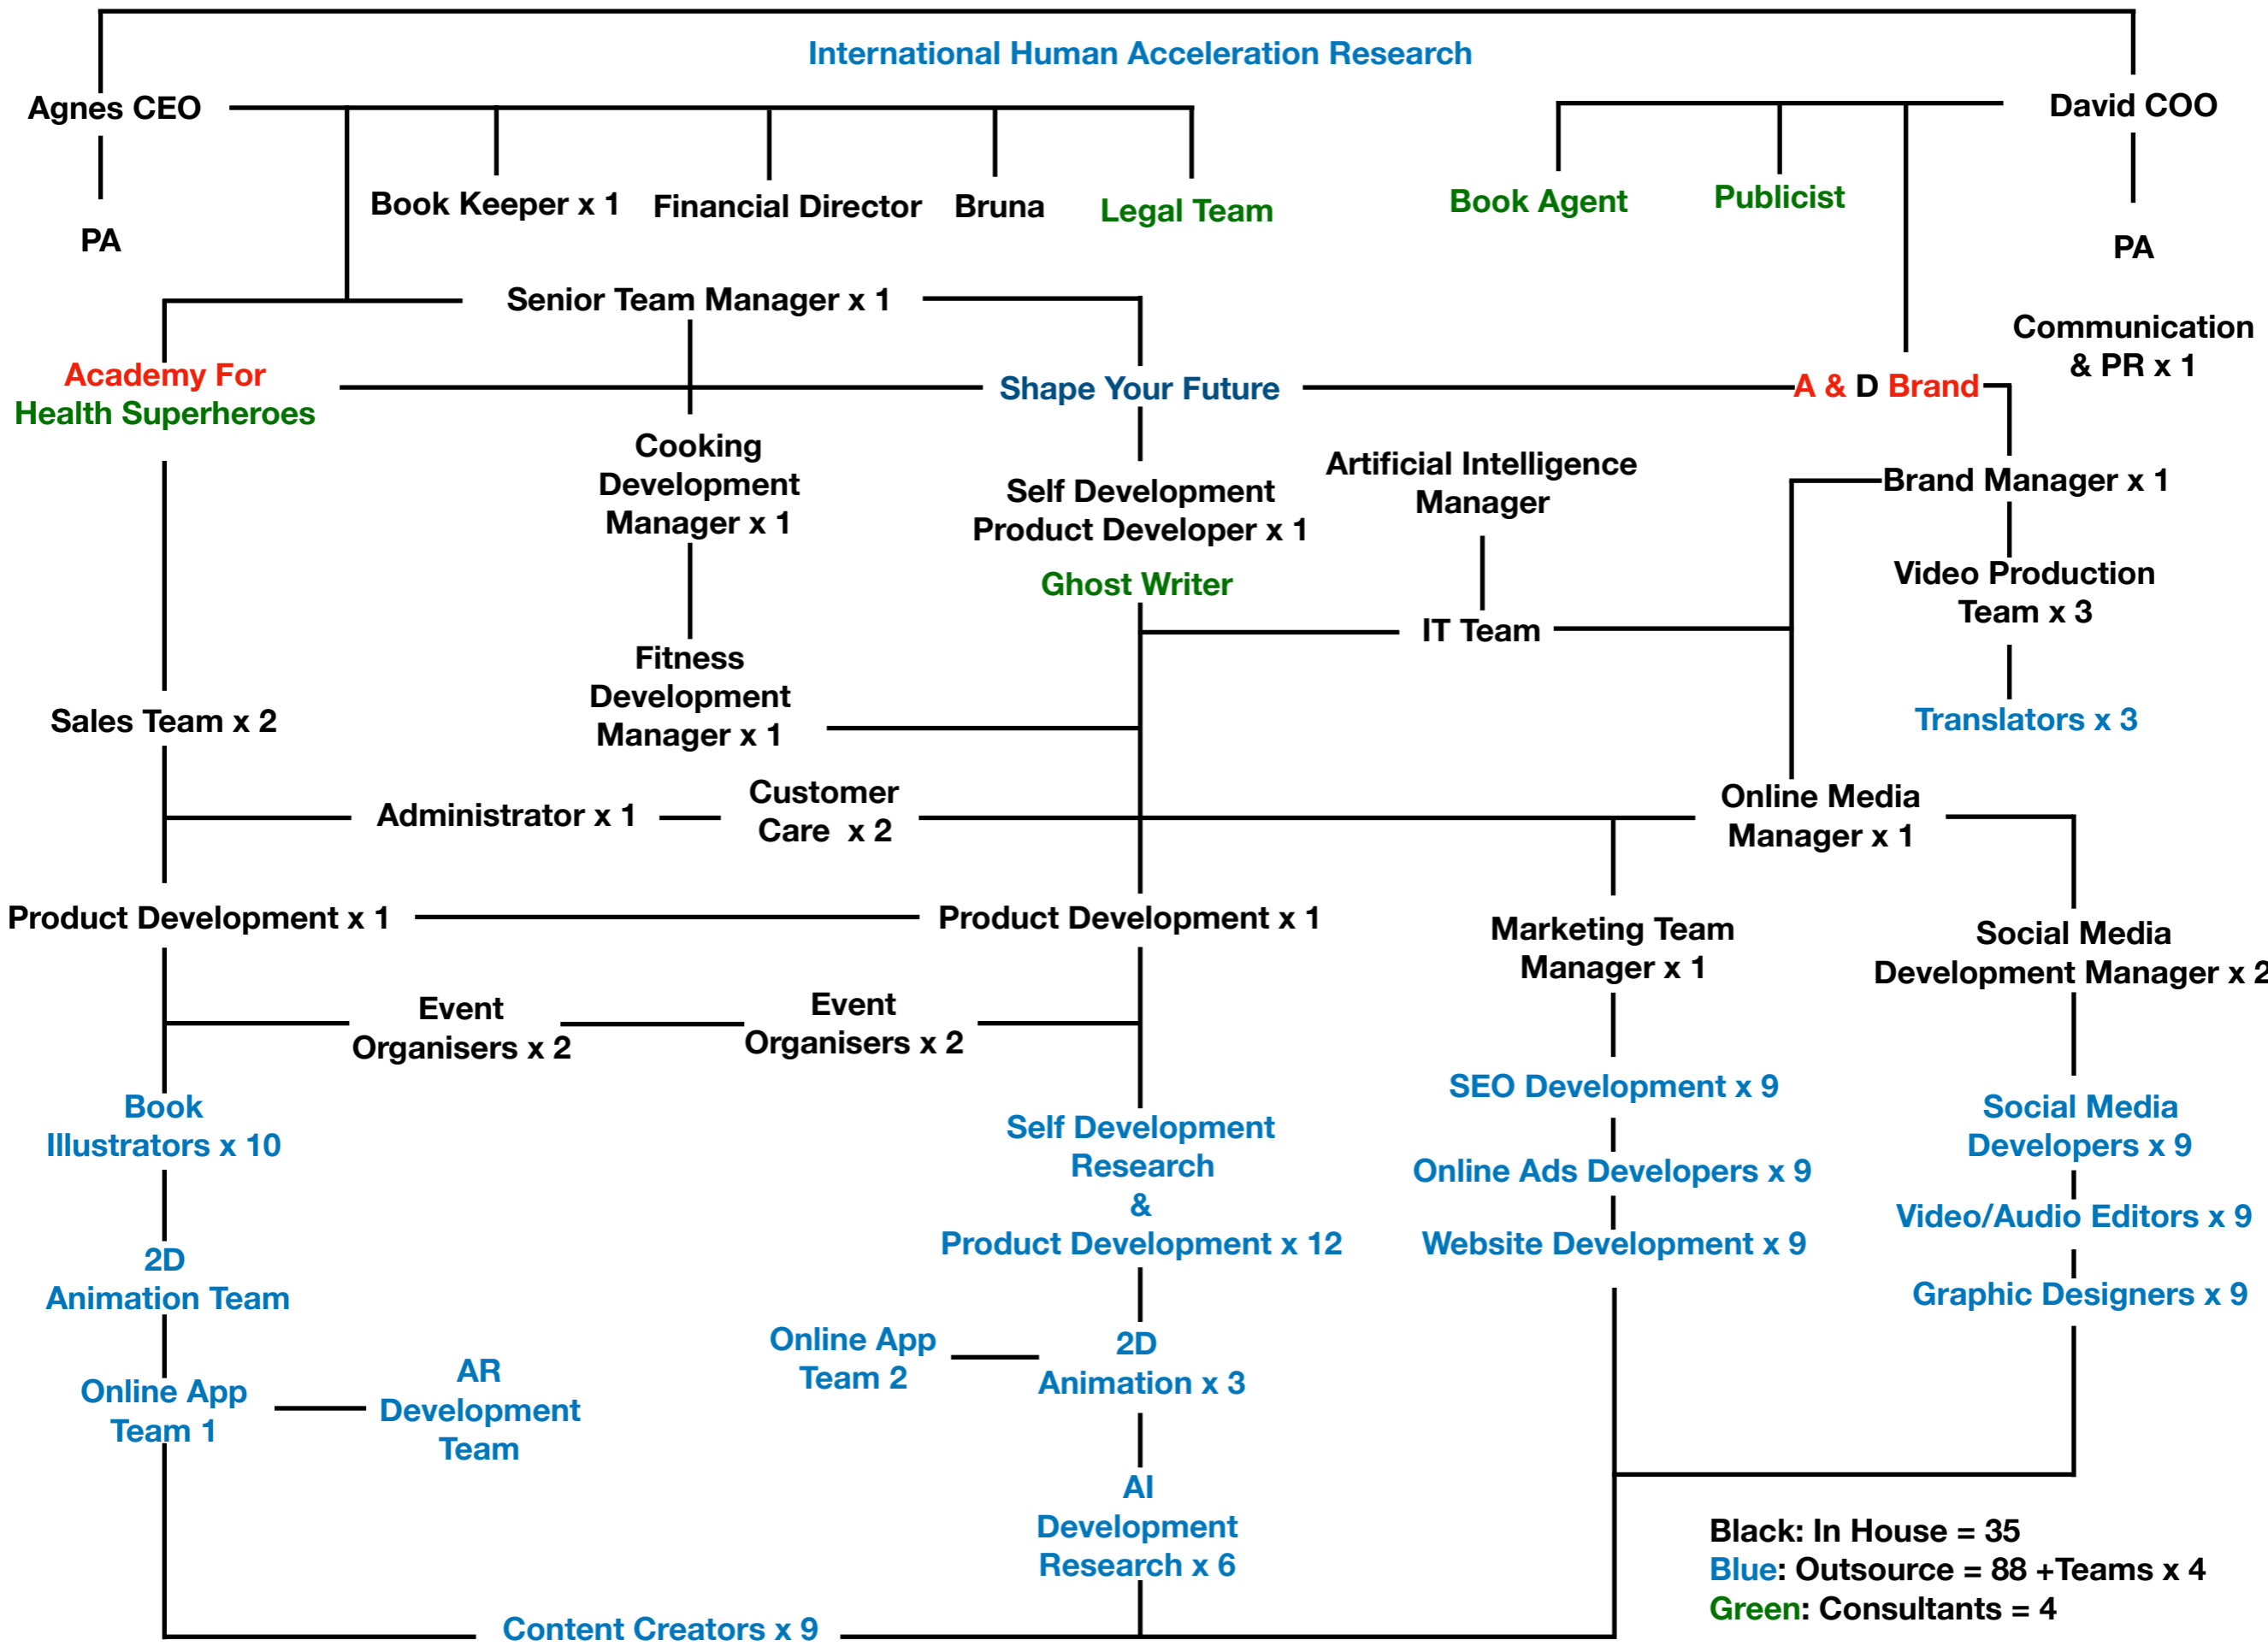

International Human Acceleration Research

Black: In House = 35
Blue: Outsource = 88 + Teams x 4
Green: Consultants = 4